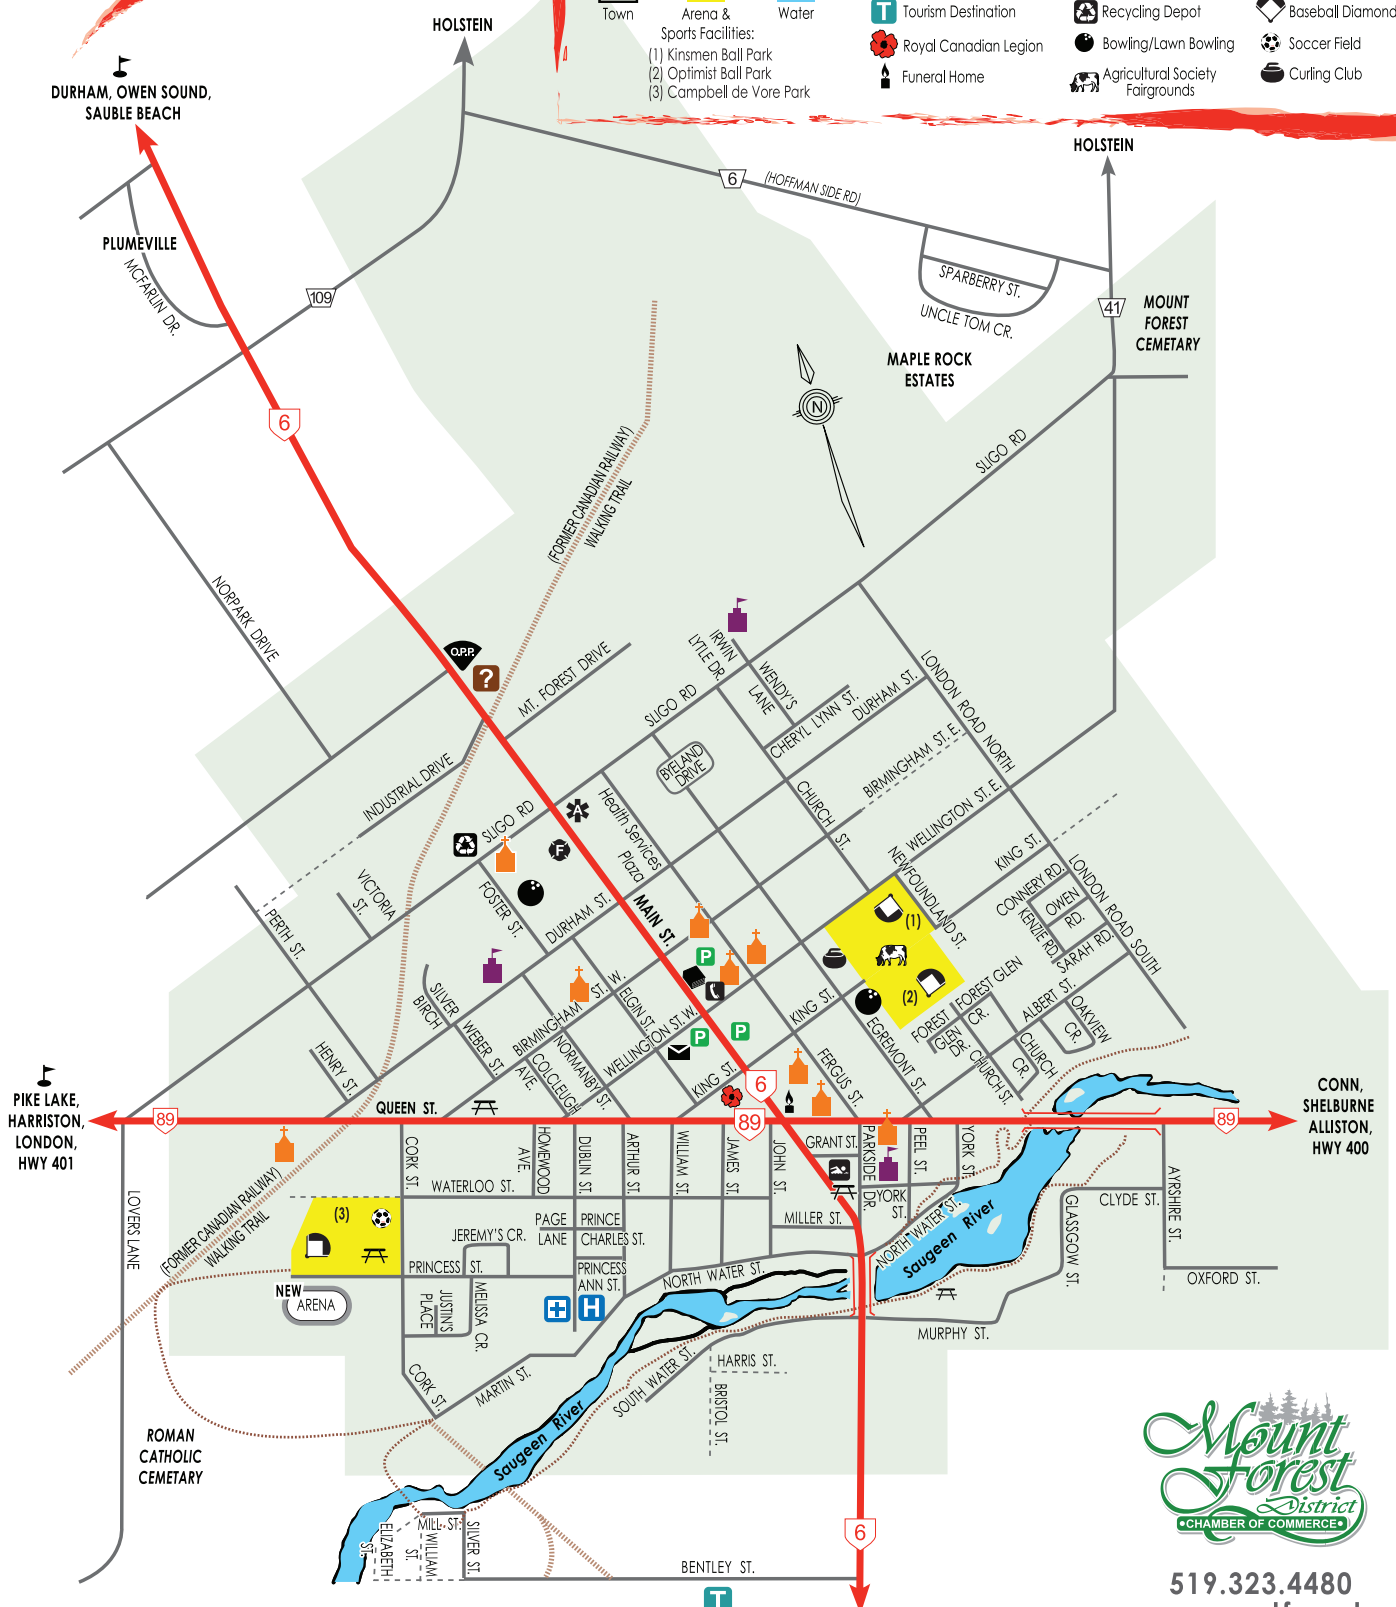

# MOUNT FOREST

@ 6 + 89

## Legend

- Walking Trail
- Walking Trail (Formerly Railway Tracks)
- Street
- Highway
- Town
- Arena & Sports Facilities:
  - (1) Kinsmen Ball Park
  - (2) Optimist Ball Park
  - (3) Campbell de Vore Park
- Water
- Louise Marshall Hospital
- Public Parking
- Information Centre
- Claire Stewart Medical Centre
- Ontario Provincial Police
- Tourism Destination
- Royal Canadian Legion
- Funeral Home
- School
- Church
- Fire Department
- Ambulance
- Public Phone
- Recycling Depot
- Bowling/Lawn Bowling
- Agricultural Society Fairgrounds
- Post Office
- Library
- Golf Course
- Swimming
- Park/Playground
- Baseball Diamond
- Soccer Field
- Curling Club

**T** KENILWORTH:  
WELLINGTON NORTH TOWNSHIP OFFICE  
ARTHUR, GUELPH, TORONTO, HWY 401

519.323.4480  
www.mountforest.ca  
514 Main Street North,  
Mount Forest, Ontario, Canada N0G 2L2